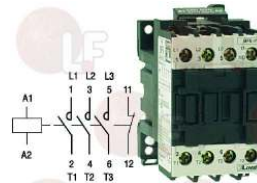

ROLLER GRILL A05002

ROLLER GRILL A05006

3446562 CONTACTOR LOVATO BF0901A
coil 9A 230V 50/60Hz 4.2Kw
3 normally open contacts
1 normally closed auxiliary contact